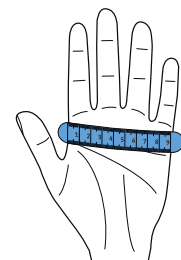

STRETCHZONE

Size	B Waist pants in cm	C Inseam in cm	
		normal	long
42	74	80	88
44	78	80	88
46	82	82	90
48	86	82	90
50	90	82	90
52	94	82	90
54	98	83	90
56	102	83	90
58	108	83	90
60	114	83	90
62	120	83	90

Size Chart Gloves

cm	Size
5	XXS
6	XS
7	S
8	M
9	L
10	XL
11	XXL
12	3XL