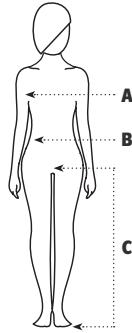

HERE YOU WILL DEFINITELY FIND YOUR SIZE

Size Chart Women

Size	A Chest width in cm	B Waist pants in cm	C Inseam in cm
XXS	88	74	78
XS	92	80	78
S	98	86	78
M	104	92	78
L	110	98	78
XL	116	104	78

Size Chart Shoes

EU	UK Unisex
36	3.5
37	4 4.5
38	5
39	5.5 6
40	6.5
41	7 7.5
42	8
43	8.5 9
44	9.5
45	10 10.5
46	11
47	11.5 12
48	12.5
49	13 13.5
50	14

Size Chart Men

Size	A Chest width in cm	B Waist Pants in cm	C Inseam in cm		
			short	normal	long
XXS	78	74	75	80	87
XS	84	80	75	80	87
S	96	86	75	80	87
M	102	92	75	80	87
L	108	98	75	80	87
XL	116	104	75	80	87
XXL	124	110	75	80	87
3XL	132	116	75	80	87
4XL	138	122	75	80	87

Size Chart StretchZone®

STRETCHZONE

Size	B Waist pants in cm	C Inseam in cm	
		normal	long
42	74	80	88
44	78	80	88
46	82	82	90
48	86	82	90
50	90	82	90
52	94	82	90
54	98	83	90
56	102	83	90
58	108	83	90
60	114	83	90
62	120	83	90

Size Chart Gloves

cm	Size
5	XXS
6	XS
7	S
8	M
9	L
10	XL
11	XXL
12	3XL

Determining the glove size

Measure your inner palm with a ruler or tape measure as shown in the illustration. In the example on the left the inner palm measures a width of 9 cm. Thus, the glove size would be 9 or size L.