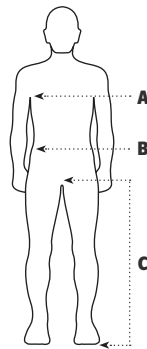

HERE YOU WILL DEFINITELY FIND YOUR SIZE

Size Chart Women

Size	A Chest width in cm	B Waist pants in cm	C Inseam in cm
XXS	88	74	78
XS	92	80	78
S	98	86	78
M	104	92	78
L	110	98	78
XL	116	104	78

Size Chart Shoes

EU	UK Unisex
36	3.5
37	4 4.5
38	5
39	5.5 6
40	6.5
41	7 7.5
42	8
43	8.5 9
44	9.5
45	10 10.5
46	11
47	11.5 12
48	12.5
49	13 13.5
50	14

Size Chart Men

Size	A Chest width in cm	B Waist Pants in cm	C Inseam in cm		
			short	normal	long
XXS	78	74	75	80	87
XS	84	80	75	80	87
S	96	86	75	80	87
M	102	92	75	80	87
L	108	98	75	80	87
XL	116	104	75	80	87
XXL	124	110	75	80	87
3XL	132	116	75	80	87
4XL	138	122	75	80	87

Size Chart StretchZone®

STRETCHZONE

Size	B Waist pants in cm	C Inseam in cm	
		normal	long
42	74	80	88
44	78	80	88
46	82	82	90
48	86	82	90
50	90	82	90
52	94	82	90
54	98	83	90
56	102	83	90
58	108	83	90
60	114	83	90
62	120	83	90

Size Chart Gloves

cm	Size
5	XXS
6	XS
7	S
8	M
9	L
10	XL
11	XXL
12	3XL

Determining the glove size

Measure your inner palm with a ruler or tape measure as shown in the illustration. In the example on the left the inner palm measures a width of 9 cm. Thus, the glove size would be 9 or size L.